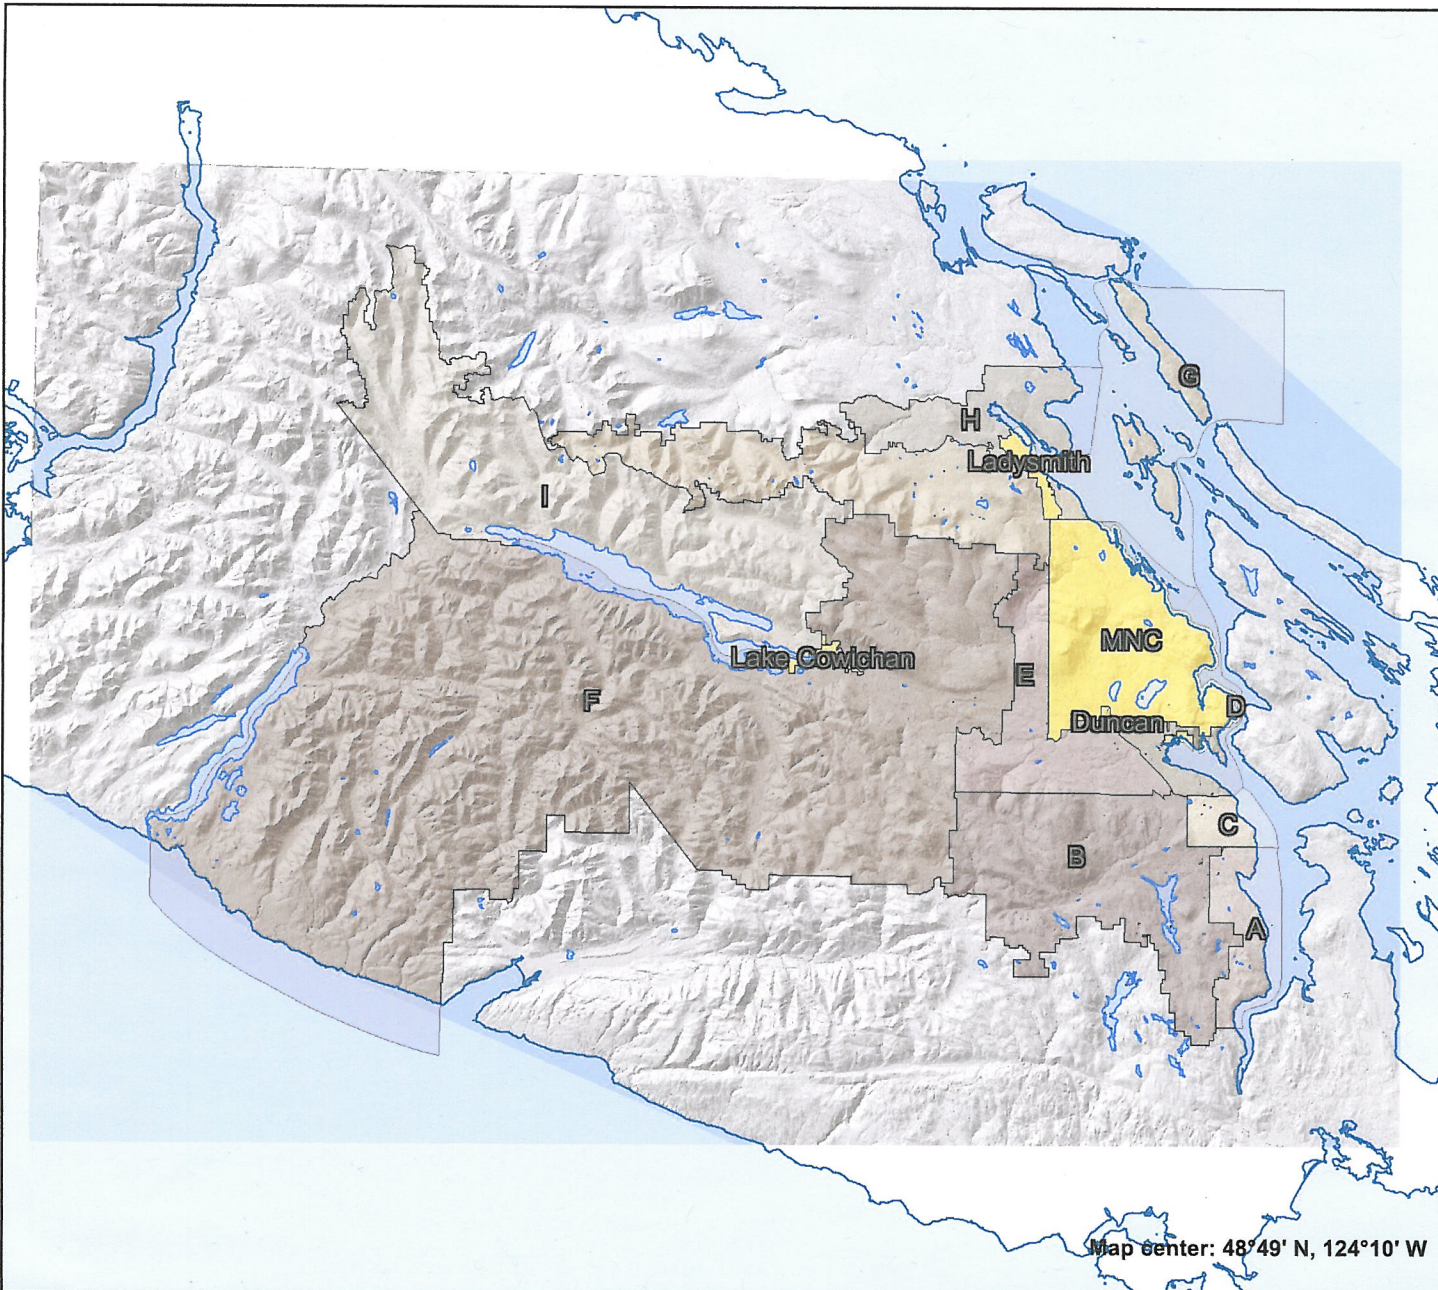

Cowichan Valley Regional District

The original Bylaws should be consulted for all purposes of interpretation and application of the Bylaws.

Legend

Map center: 48°49' N, 124°10' W

Date Printed: 18/12/2009 15:45:11

This map is a user generated static output from an Internet mapping site and is for general reference only. Data layers that appear on this map may or may not be accurate, current, or otherwise reliable. THIS MAP IS NOT TO BE USED FOR NAVIGATION.